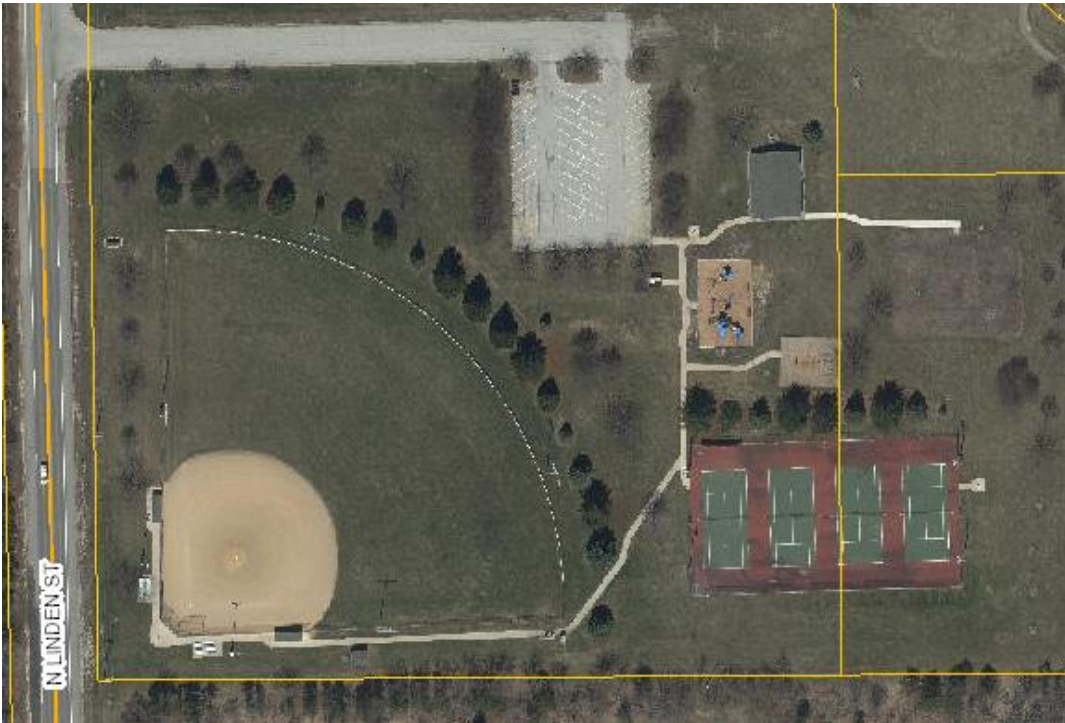

**Park:** Anderson Park

**Location:** 503 East College Avenue

Field #	Bases	Pitching	Outfield Fence	Lights	Scoreboard
1	60' and 70'	43' and 50'	300'	Yes	Yes
2	50'	n/a	No	No	No

**Park:** Carden Park

**Location:** 1300 East Raab Rd (behind Prairieland school)

**Park:** Fairview Park (Blemler Field)

**Location:** 801 North Main Street

Field #	Bases	Pitching	Outfield Fence	Lights	Scoreboard
1	60' and 65'	44' – 48'	200'	Yes	Yes

**Park:** Ironwood Park

**Location:** North Linden Street (North of Raab Road)

Field #	Bases	Pitching	Outfield Fence	Lights	Scoreboard
1	70', 80' and 90'	Portable Mound	300'	Yes	No

**Park:** Maxwell Park (South Fields)

**Location:** Parkside Road (North of Parkside Jr. High)

Field #	Bases	Pitching	Outfield Fence	Lights	Scoreboard
1 - 2	60' and 70'	43'	270', Temp 200'	Yes	Yes

**Park:** Oak Street Ball Diamond

**Location:** Oak & Walnut Street (South of Chiddix Jr. High)

Field #	Bases	Pitching	Outfield Fence	Lights	Scoreboard
1	80'	Mound – 54'	315'	No	No

**Park:** One Normal Plaza