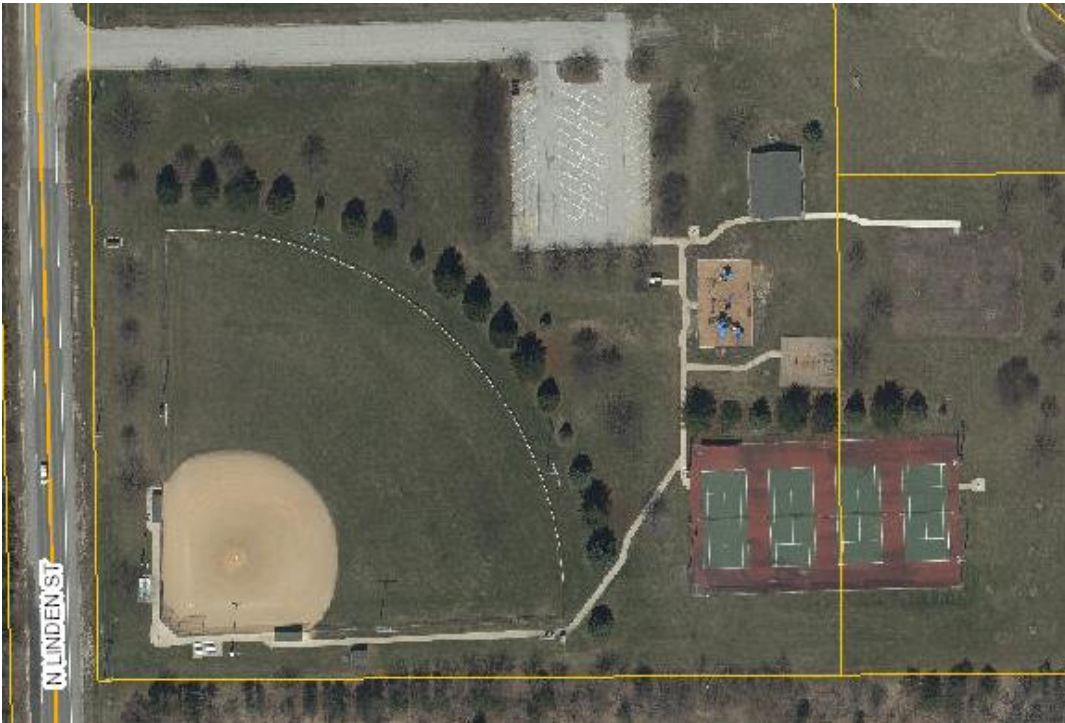

**Park:** Anderson Park

**Location:** 503 East College Avenue

Field #	Bases	Pitching	Outfield Fence	Lights	Scoreboard
1	60' and 70'	43' and 50'	300'	Yes	Yes
2	50'	n/a	No	No	No

**Park:** Carden Park

**Location:** 1300 East Raab Rd (behind Prairieland school)

**Park:** Fairview Park (Blemler Field)

**Location:** 801 North Main Street

Field #	Bases	Pitching	Outfield Fence	Lights	Scoreboard
1	60' and 65'	44' - 48'	200'	Yes	Yes

**Park:** Ironwood Park

**Location:** North Linden Street (North of Raab Road)

Field #	Bases	Pitching	Outfield Fence	Lights	Scoreboard
1	70', 80' and 90'	Portable Mound	300'	Yes	No

**Park:** Maxwell Park (South Fields)

**Location:** Parkside Road (North of Parkside Jr. High)

Field #	Bases	Pitching	Outfield Fence	Lights	Scoreboard
1 - 2	60' and 70'	43'	270', Temp 200'	Yes	Yes

**Park:** Oak Street Ball Diamond

**Location:** Oak & Walnut Street (South of Chiddix Jr. High)

Field #	Bases	Pitching	Outfield Fence	Lights	Scoreboard
1	80'	Mound – 54'	315'	No	No

**Park:** One Normal Plaza