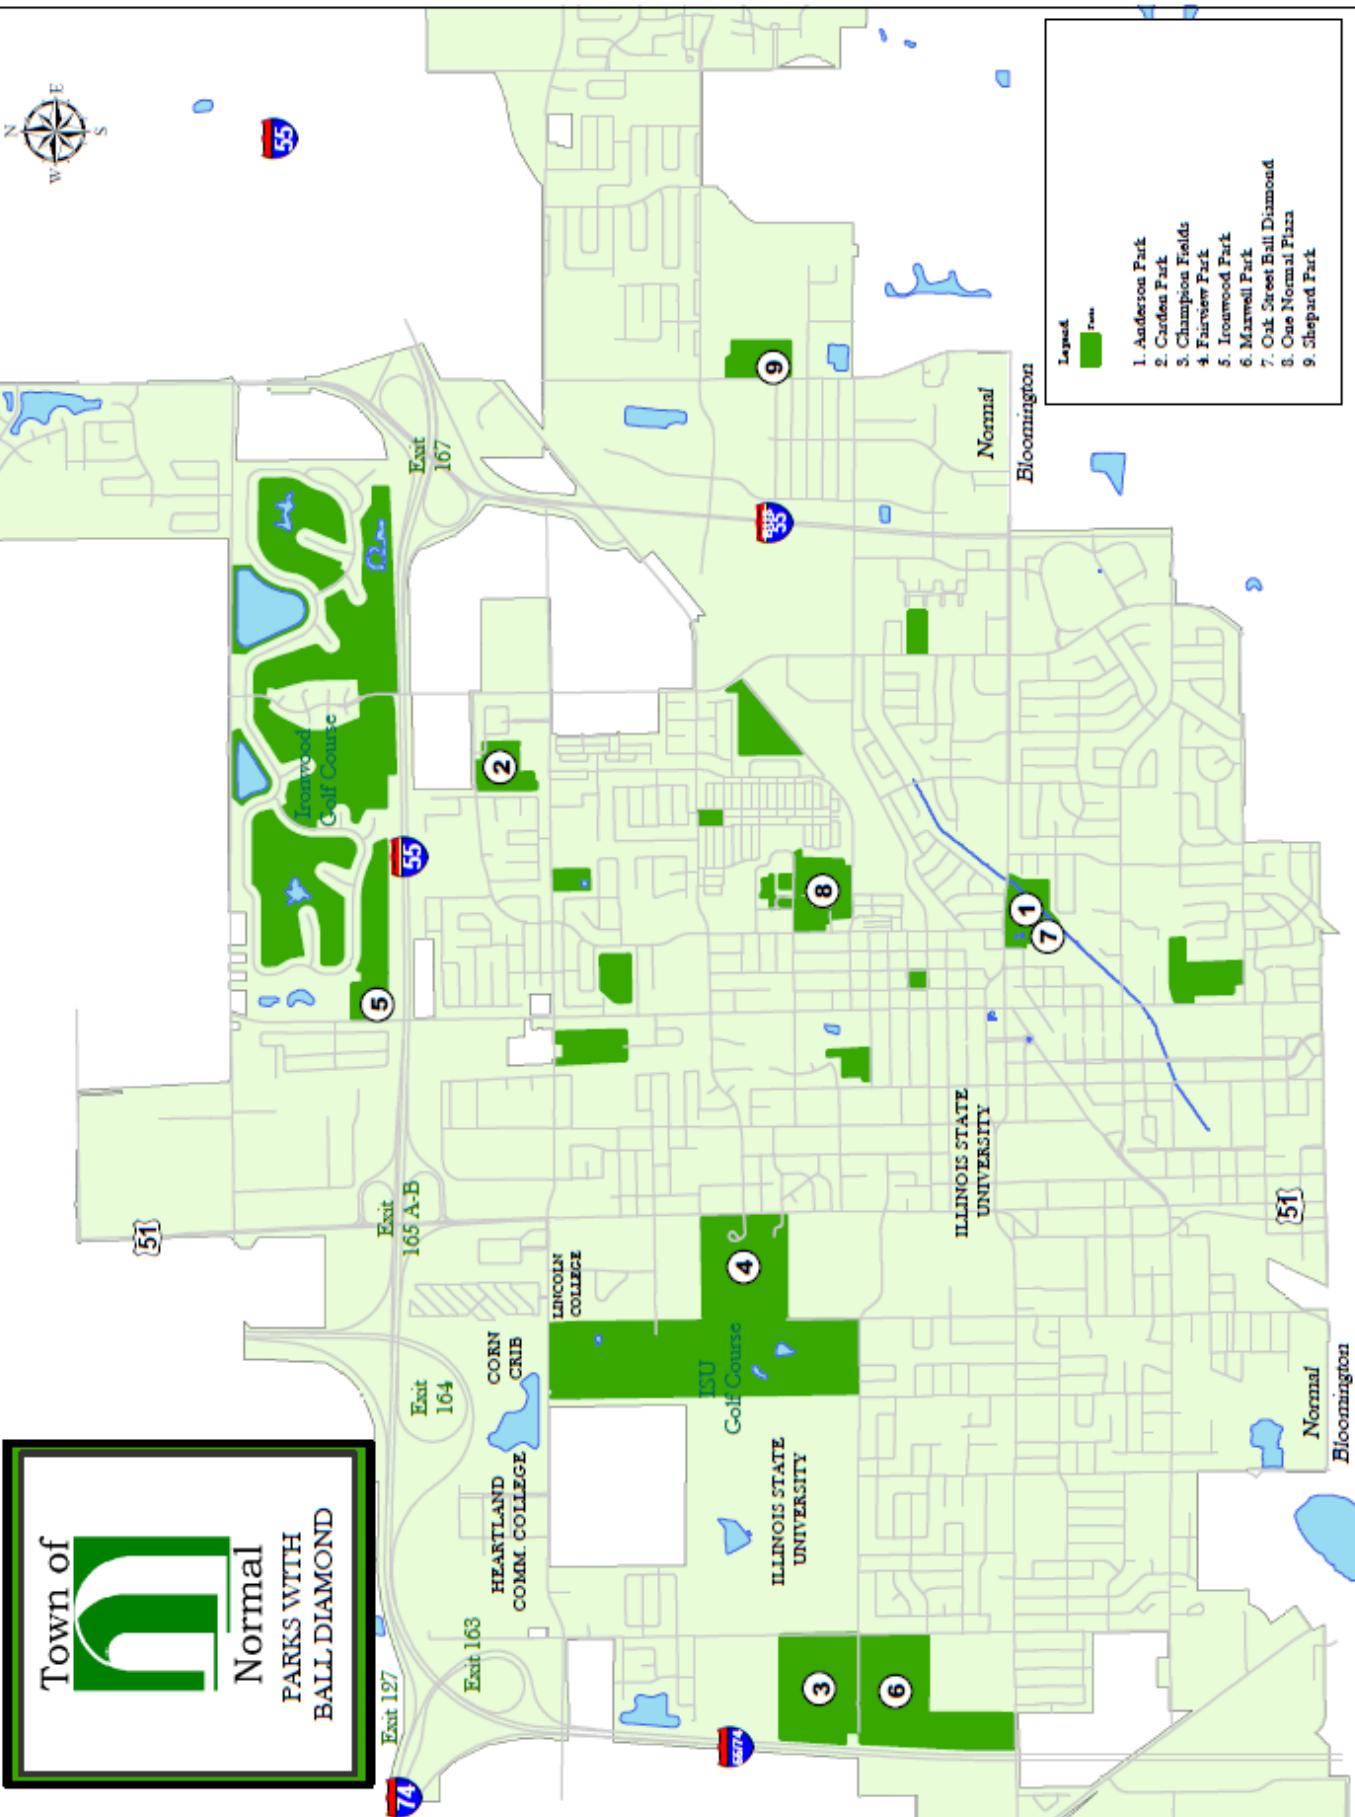

**Reservation Priority for one-time and ongoing usage are as follows:**

1. Normal Parks and Recreation
2. School teams (1-Unit 5 schools, 2-Normal schools, 3-Other)
3. BNBA, BNGSA and Pony organizations
4. Independent teams
5. Community members (after March 1)

**TWENTY (20) baseball and softball fields are featured at the following TEN (10) Town of Normal parks:**

Field Map		Page 2
Anderson Park	501 East College Avenue	Page 3
Carden Park	1300 East Raab Road (behind Prairieland School)	Page 3
Champion Fields at Maxwell Park	1850 Gregory Street	Page 4
Fairview Park	801 North Main Street	Page 4
Ironwood Park	1900 North Linden Street	Page 5
Maxwell Park South Fields	307 North Parkside Road	Page 5
Oak Street Ball Diamond	400 South Walnut Street	Page 6
One Normal Plaza	1000 Beech Street	Page 6
Shepard Park	750 Hershey Road	Page 7

- Legend**
- Park
  - 1. Anderson Park
  - 2. Garden Park
  - 3. Champion Fields
  - 4. Fairview Park
  - 5. Ironwood Park
  - 6. Maxwell Park
  - 7. Oak Street Ball Diamond
  - 8. One Normal Plaza
  - 9. Shepard Park

**Park:** Anderson Park

**Location:** 503 East College Avenue

Field #	Bases	Pitching	Outfield Fence	Lights	Scoreboard
1	60' and 70'	43' and 50'	300'	Yes	Yes
2	50'	n/a	No	No	No

**Park:** Carden Park

**Location:** 1300 East Raab Rd (behind Prairieland school)