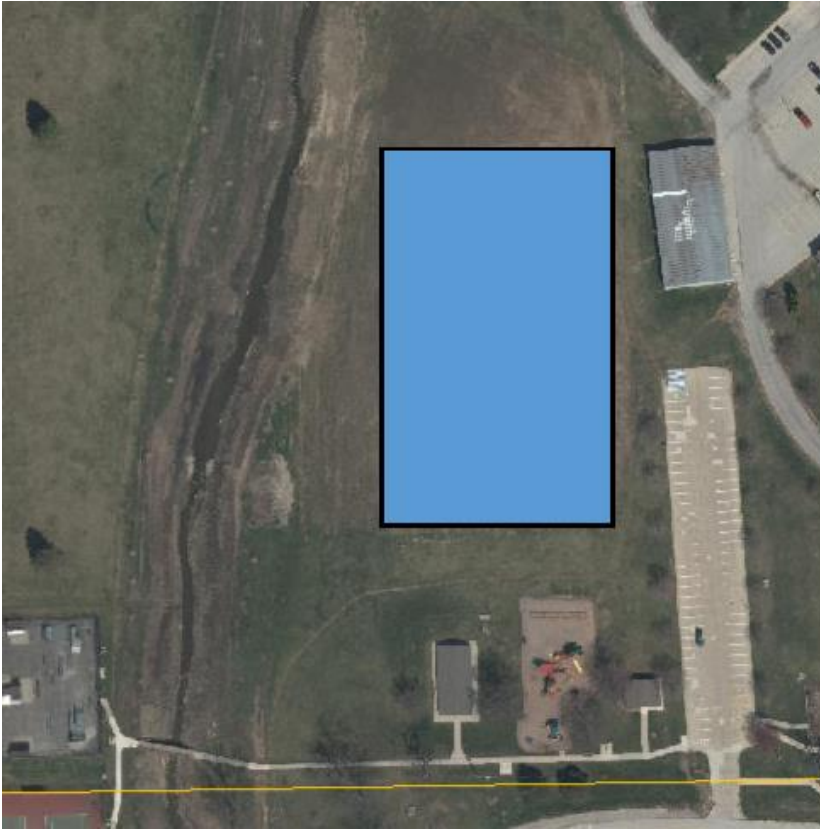

Field #	Age Groups	Field Size (yds.)	Goal Size (ft.)
1	U14	100 x 60	6' x 18'
2 - 5	U6 - U8	30 x 20	4' x 6'

**Park:** East Detention Basin

**Location:** 205 Park Drag Lane (off North Linden Street)

Field #	Age Groups	Field Size (yds.)	Goal Size (ft.)
1	U14	100 x 60	8' x 24'

**Park:** Fairview Park

**Location:** 801 North Main Street

Field #	Age Groups	Field Size (yds.)	Goal Size (ft.)
1	U9-10	60 x 40	7' x 21'

**Park:** Martin Luther King, Jr. Park

**Location:** 210 North Towanda Avenue (north of Sugar Creek School)

**Park:** Rosa Parks

**Location:** 105 East Raab Road

Field #	Age Groups	Field Size (yds.)	Goal Size (ft.)
1W – 1E, 2W – 2E	U9 – U10	60 x 40	6' x 18'
3	HS	110 x 70	8' x 24'