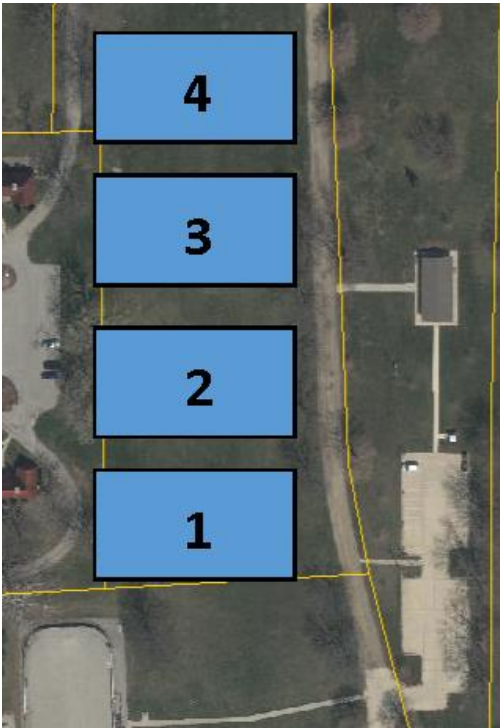

Field #	Age Groups	Field Size (yds.)	Goal Size (ft.)
1	U14	100 x 60	6' x 18'
2 - 5	U6 - U8	30 x 20	4' x 6'

**Park:** East Detention Basin

**Location:** 205 Park Drag Lane (off North Linden Street)

Field #	Age Groups	Field Size (yds.)	Goal Size (ft.)
1	U14	100 x 60	8' x 24'

**Park:** Fairview Park

**Location:** 801 North Main Street

Field #	Age Groups	Field Size (yds.)	Goal Size (ft.)
1	U9-10	60 x 40	7' x 21'

**Park:** Martin Luther King, Jr. Park

**Location:** 210 North Towanda Avenue (north of Sugar Creek School)

Field #	Age Groups	Field Size (yds.)	Goal Size (ft.)
1	U14	100 x 60	8' x 24'

**Park:** One Normal Plaza

**Location:** 700 Pine Street

Field #	Age Groups	Field Size (yds.)	Goal Size (ft.)
1 – 4	U9 – U10	50 x 40	6.5' x 12'

**Park:** Rosa Parks

**Location:** 105 East Raab Road

Field #	Age Groups	Field Size (yds.)	Goal Size (ft.)
1W – 1E, 2W – 2E	U9 – U10	60 x 40	6' x 18'
3	HS	110 x 70	8' x 24'