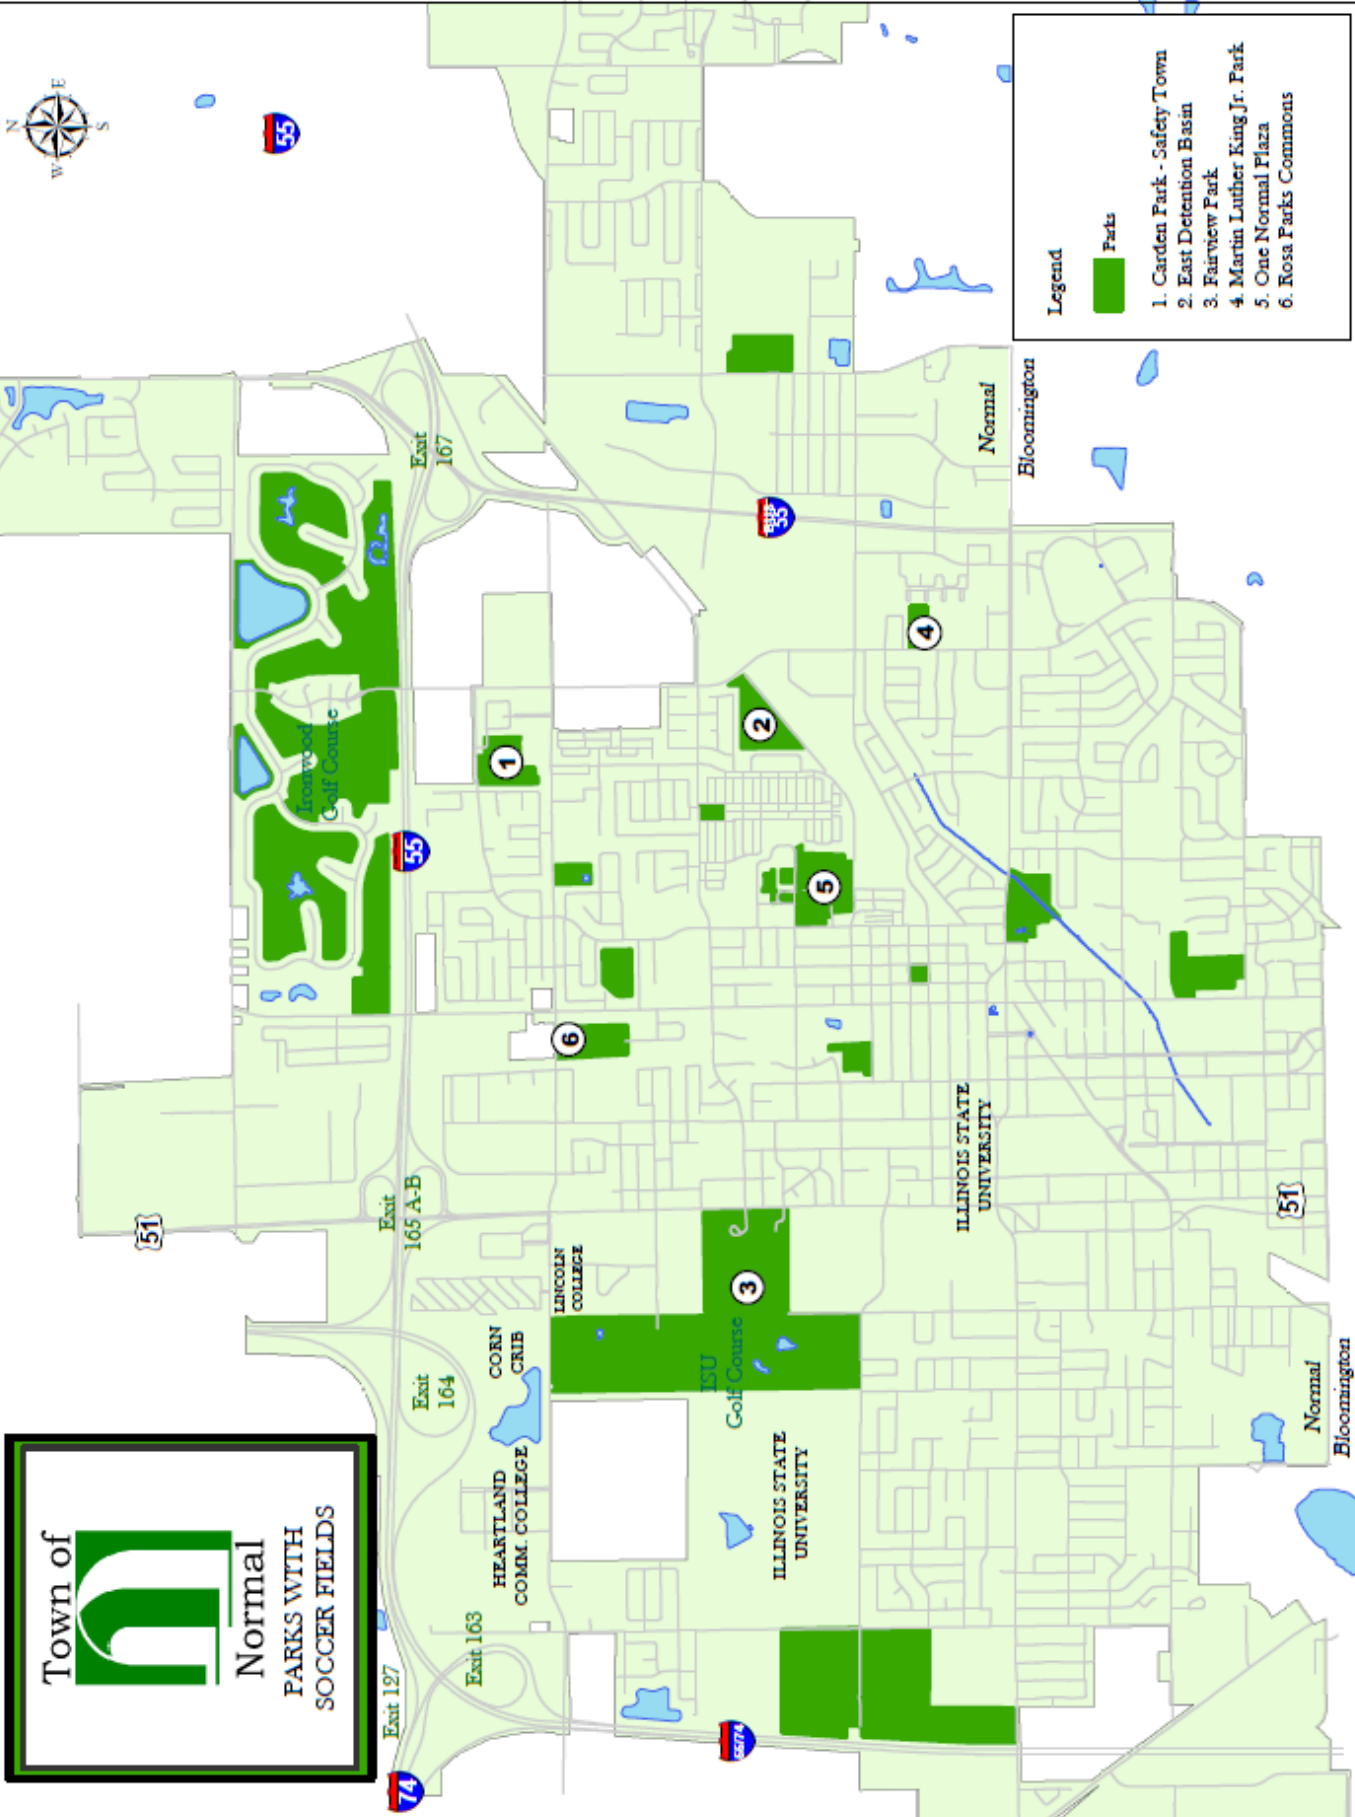

**Reservation Priority for one-time and ongoing usage are as follows:**

1. Normal Parks and Recreation
2. School teams
3. Club and recreational soccer organizations
4. Independent teams
5. Community members (after March 1)

**Seventeen (17) soccer fields are featured at the following six (6) Town of Normal parks:**

Field Map		Page 2
Carden Park	1300 East Raab Road (behind Prairieland School)	Page 3
East Detention Basin	205 Park Drag Lane (off North Linden Street)	Page 3
Fairview Park	801 North Main Street	Page 4
Martin Luther King, Jr. Park	210 North Towanda Avenue (north of Sugar Creek School)	Page 4
One Normal Plaza	700 Pine Street	Page 5
Rosa Park Commons	105 East Raab Road	Page 5

- Legend**
- Parks
1. Carden Park - Safety Town
  2. East Detention Basin
  3. Fairview Park
  4. Martin Luther King Jr. Park
  5. One Normal Plaza
  6. Rosa Parks Commons

**Park:** Carden Park

**Location:** 1300 East Raab Rd (behind Prairieland School)

**Park:** Fairview Park

**Location:** 801 North Main Street

Field #	Age Groups	Field Size (yds.)	Goal Size (ft.)
1	U9-10	60 x 40	7' x 21'

**Park:** Martin Luther King, Jr. Park

**Location:** 210 North Towanda Avenue (north of Sugar Creek School)