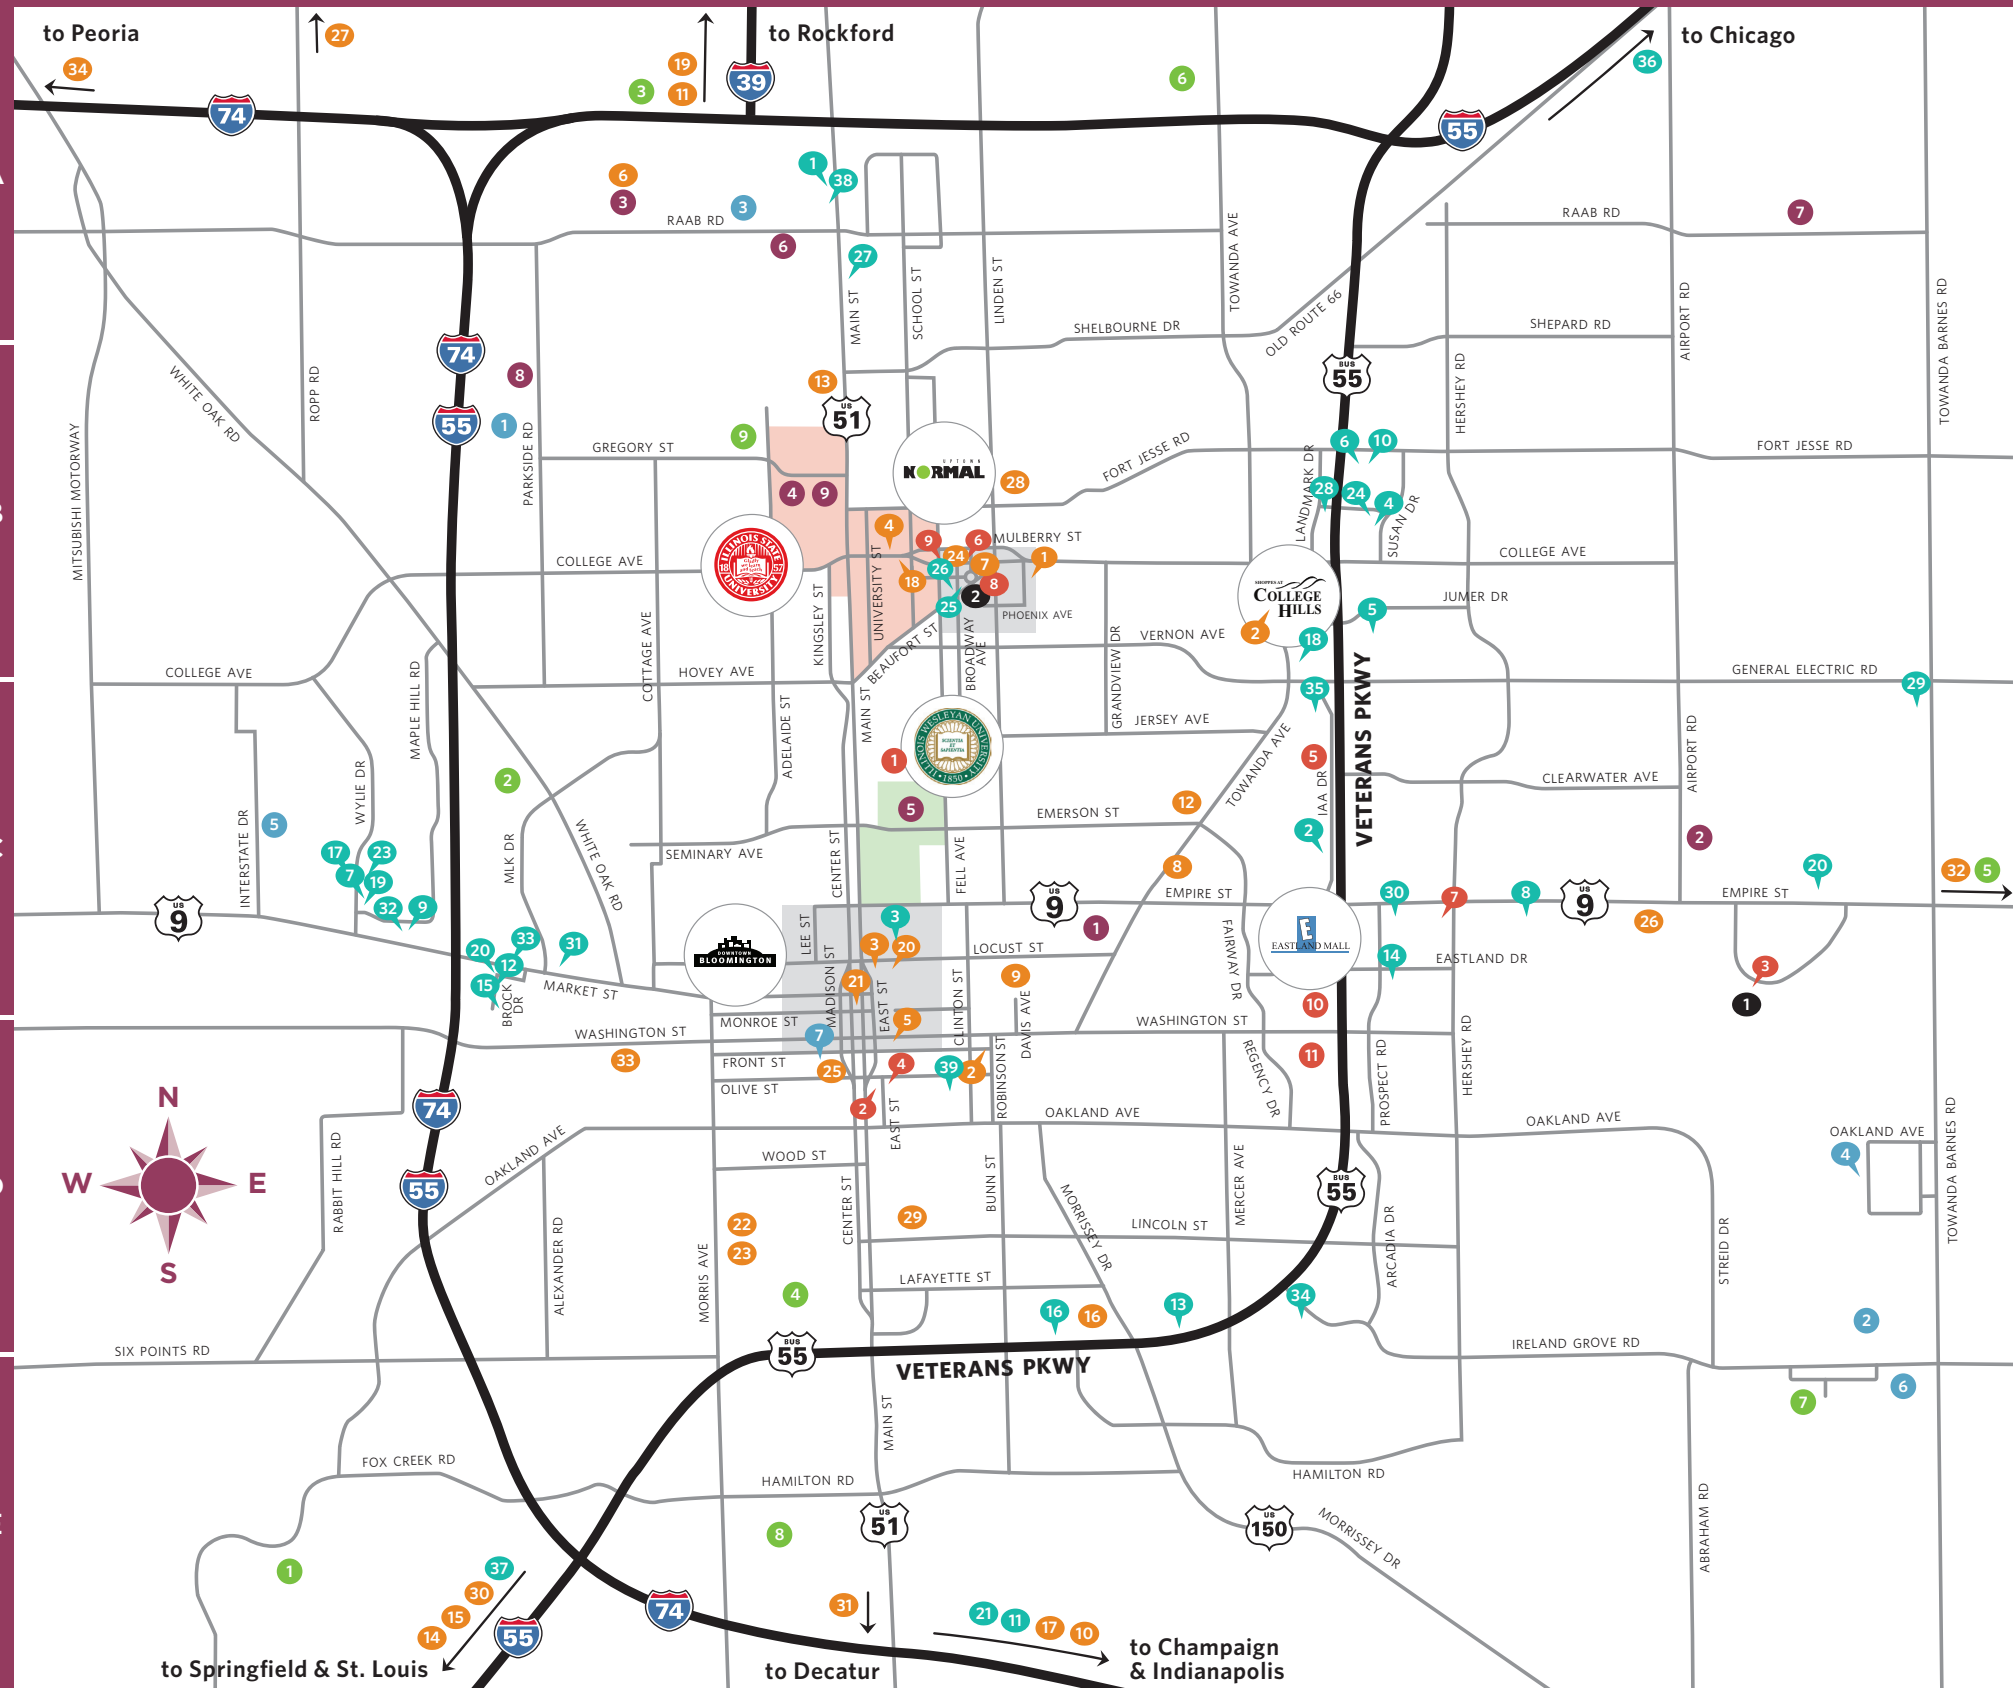

# BLOOMINGTON-NORMAL AREA MAP

## ACCOMMODATIONS

1. Baymont Inn and Suites A3
2. Baymont Inn and Suites C4
3. Burr House C3
4. Candlewood Suites Hotel B5
5. Chateau Hotel and Conference Center B5
6. Comfort Suites East B5
7. Comfort Suites West C2
8. Country Inn and Suites Airport C5
9. Country Inn and Suites West C2
10. Courtyard by Marriott B5
11. Days Inn Le Roy E4
12. Days Inn and Suites C2
13. DoubleTree by Hilton D4
14. Eastland Suites Hotel and Conference Center C5
15. Econolodge Inn and Suites C2
16. Extended Stay America D4
17. Fairfield Inn and Suites C2
18. Hampton Inn and Suites B4
19. Hampton Inn West C2
20. Hawthorn Suites and Conference Center C2
21. Holiday Inn Express Le Roy E4
22. Holiday Inn Express and Suites B5
23. Holiday Inn Express West C2
24. Holiday Inn Hotel and Suites C6
25. Hyatt Place 00
26. Marriott Hotel and Conference Center B3
27. Motel 6 A3
28. Motel 6 B4
29. Parke Regency Hotel and Conference Center C6
30. Quality Inn and Suites East 00
31. Quality Inn and Suites West C5
32. Ramada Limited and Suites C2
33. Red Roof Inn C2
34. Residence Inn by Marriott D4
35. Super 8 Bloomington C4
36. Super 8 Chenoa A5
37. Super 8 McLean E2
38. Super 8 Normal A3
39. Vrooman Mansion D3